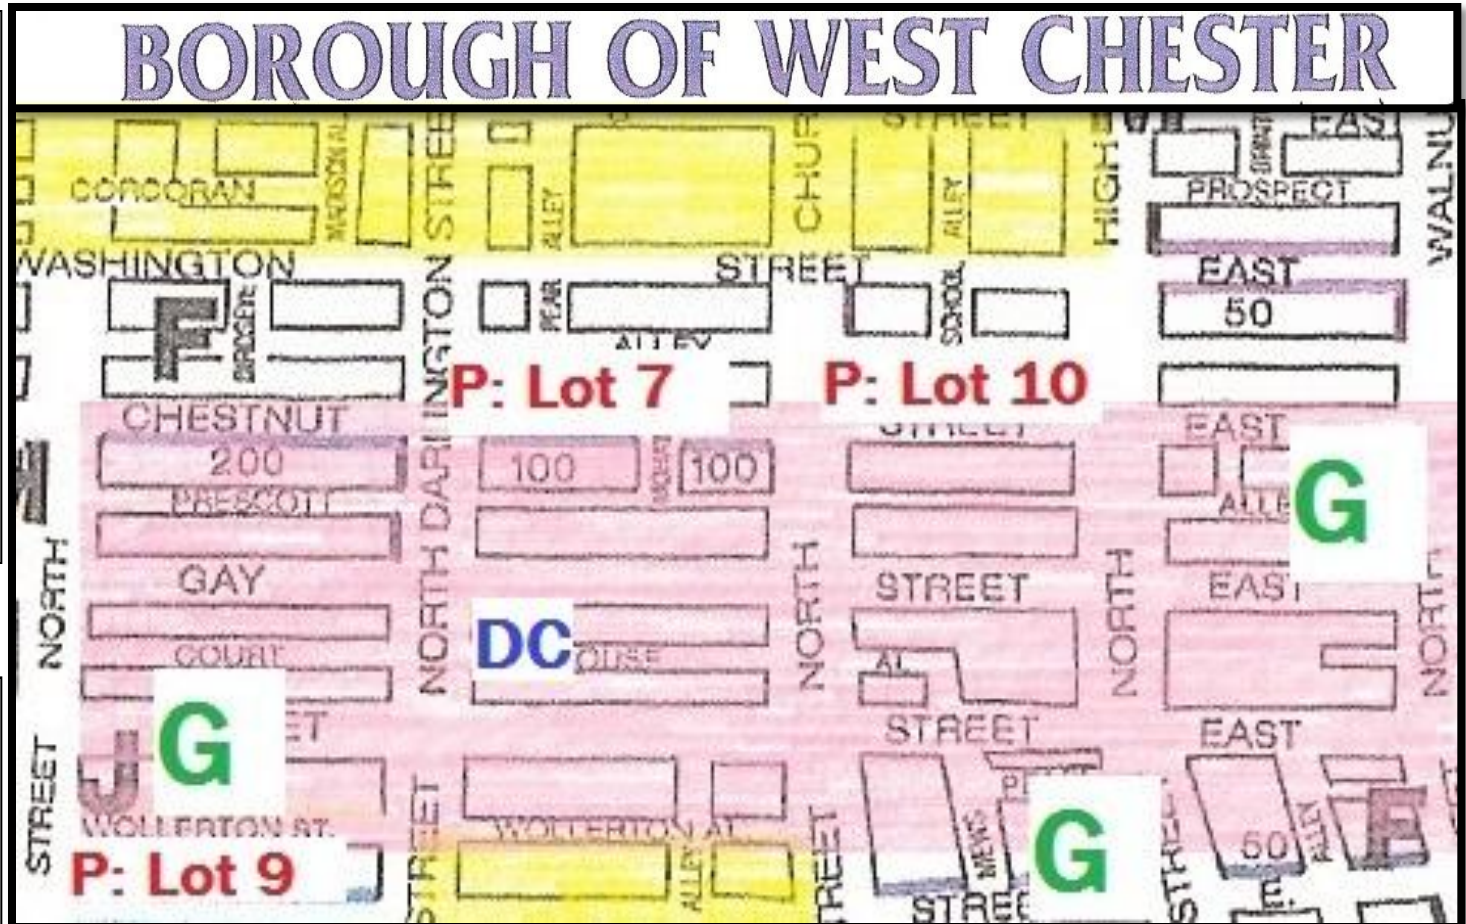

DARLINGTON COMMONS PUBLIC PARKING OPTIONS

GARAGES: Labeled G
Chestnut Street Garage:
14 E. Chestnut Street
Total Spaces: 689

Bicentennial Garage:
20 S. High Street
Total Spaces: 367

Justice Center Garage:
220 W. Market Street
Total Spaces: 493

Parking Lots Labeled P
Lot 5: 135 S. High Street

Lot 7:
100 W. Chestnut Street

Lot 9:
200 W. Miner Street

Lot 10:
50 W. Chestnut Street

Areas highlighted in yellow are areas of the borough that are available for free public parking.

Areas highlighted in pink are areas of the borough that are meter parking areas